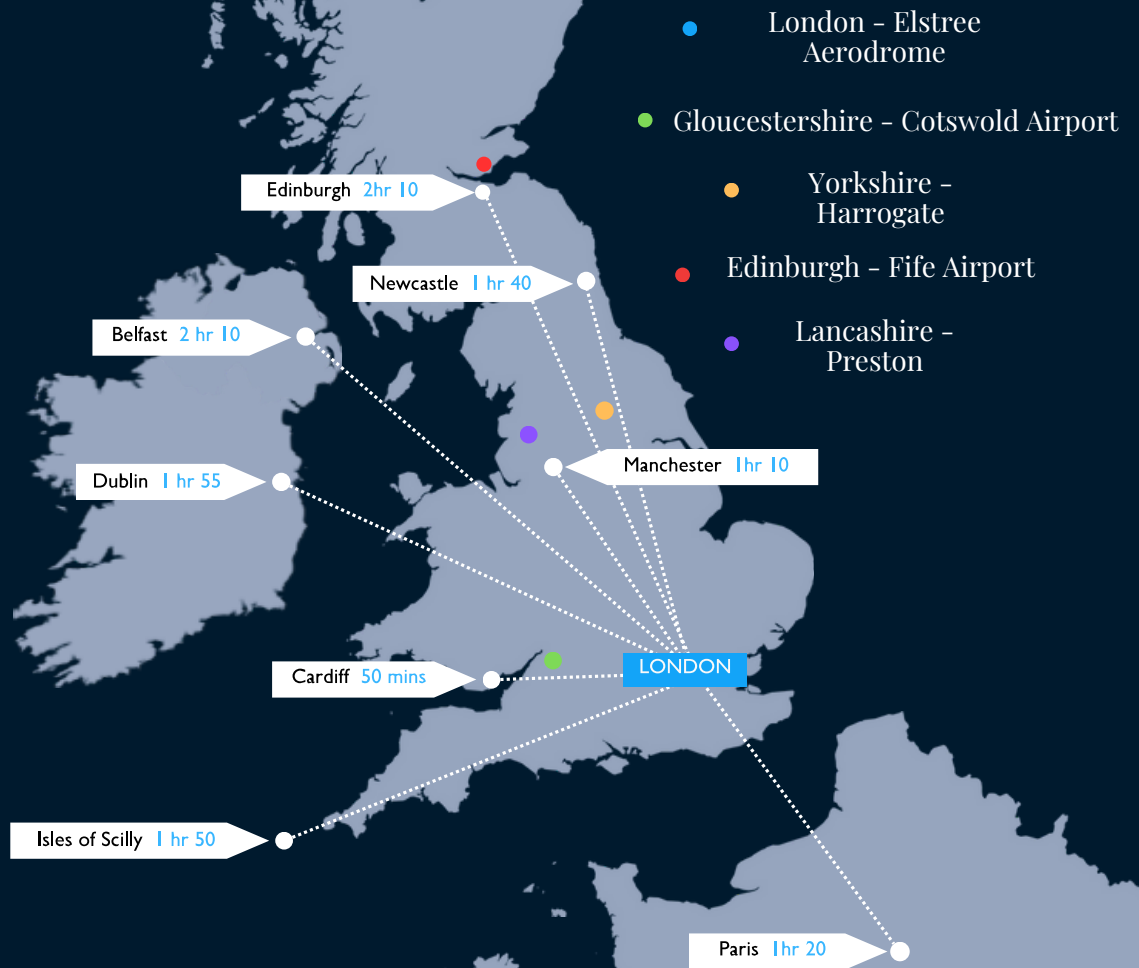

Airport Transfers:

Make your air travel experience an absolute breeze with our super-fast transport service. We can take you from any airport in the London area to Central London in under 20 minutes, so why not give our friendly Operations Team a call and take the stress out of your onward travel? Interlining with a Jet at any major airport has never been easier.

ATLAS BASES

ATLAS UK HELIPORTS

Accessibility is key when choosing travel arrangements for your needs, this is why we have central locations across the UK, in London, Yorkshire, Gloucestershire and Fife.

THE LONDON HELIPORT

Is the only licensed heliport in London and is conveniently located near Battersea for easy access to the West End. The London Heliport is classed as one of the most advanced in Europe and provides users with high levels of comfort and convenience.

Centrally located on the south bank of the River Thames opposite Chelsea Harbour, the London Heliport has provided a vertical gateway to London for VIPs, celebrities and the business community for over 50 years. For those wishing to access London expeditiously, airport transfers into the heart of London are the perfect way to avoid the inevitable road delays.